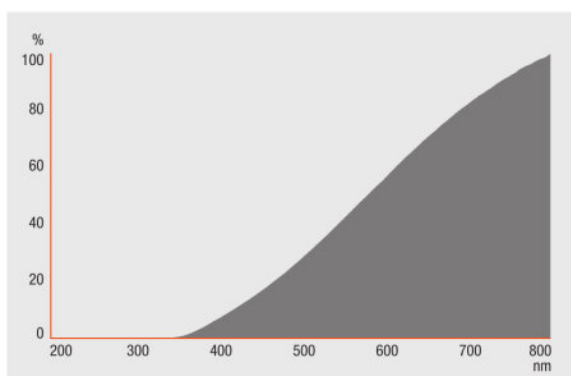

Rated lamp life time	2000 h
Number of switching cycles	100000

Additional product data

Base (standard designation)	GY6.35
Mercury content	0.0 mg
Mercury-free	Yes

Capabilities

Burning position	Any
Dimmable	Yes

Certificates & standards

Energy efficiency class	C
Energy consumption	38 kWh/1000h
Energy efficiency class	C

Country-specific categorizations

ILCOS	HSGST/C/UB-35-12-GY6.35-12/30

Light Distribution

Spectral power distribution

LOGISTICAL DATA