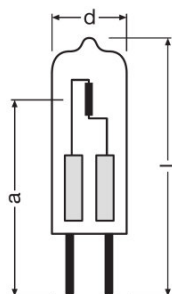

Light technical data

Starting time	0.0 s
---------------	-------

Dimensions & weight

Diameter	12.0 mm
Overall length	44.0 mm
Light center length (LCL)	30.0 mm
Length	44.0 mm
Outer bulb	T12
Maximum diameter	12.0 mm