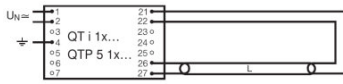

Circuit diagram

Circuit diagram

LOGISTICAL DATA

Product code	Product description	Packaging unit (Pieces/Unit)	Dimensions (length x width x height)	Volume	Gross weight
4008321025036	L 4 W/640	Shipping carton box 10	166 mm x 51 mm x 119 mm	1.01 dm³	267.00 g
4050300008875	L 4 W/640	Shipping carton box 25	168 mm x 124 mm x 106 mm	2.21 dm³	525.00 g

The mentioned product code describes the smallest quantity unit which can be ordered. One shipping unit can contain one or more single products. When placing an order, for the quantity please enter single or multiples of a shipping unit.

DISCLAIMER

Subject to change without notice. Errors and omission excepted. Always make sure to use the most recent release.