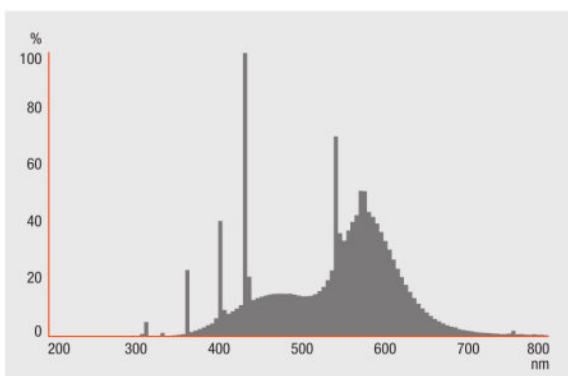

Show WEEE picto	Yes

Certificates & standards

Energy efficiency class	B
Energy efficiency class	B
Energy consumption	5 kWh/1000h

Light Distribution

Spectral power distribution

SYSTEM GUARANTEE

OSRAM System+ Guarantee in combination with OSRAM ECGs

SAFETY ADVICE

In case of lamp breakage: www.ledvance.com/brokenlamp