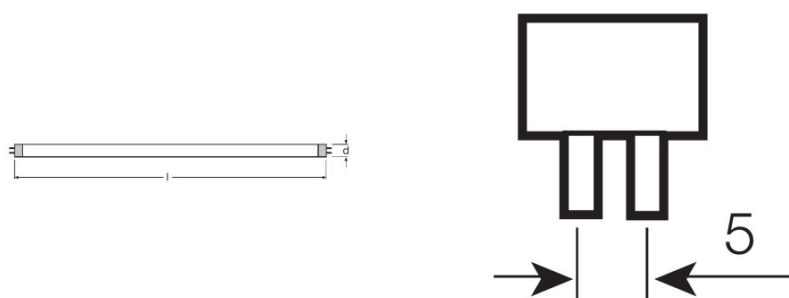

Dimensions & weight

Tube diameter	16 mm
Length	136.0 mm
Length with base excl. base pins/connection	136.00 mm
Diameter	16.0 mm

Lifespan

Lifespan	8000 h ¹⁾
Rated lamp life time	5000 h
Nominal lamp life time	5000 h