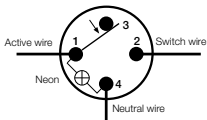

Push Button Switches

30MBP and 30MBPN

Series

30MBPN illuminated 10A and 15A bell press mechanisms

- Neon permanently ON.
- LOAD permanently ON, momentarily OFF.

- Neon permanently ON.
- LOAD permanently OFF, momentarily ON.

- Neon permanently ON, momentarily OFF.
- LOAD permanently ON, momentarily OFF.

- Neon permanently OFF, momentarily ON.
- LOAD permanently OFF, momentarily ON.

30MBP non-illuminated 10A and 15A bell press mechanisms