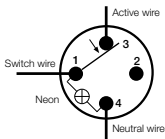

Push Button Switches

30MBP and 30MBPN

Series

30MBPN illuminated 10A and 15A bell press mechanisms

- Neon permanently ON.
- LOAD permanently ON, momentarily OFF.

- Neon permanently ON.
- LOAD permanently OFF, momentarily ON.

- Neon permanently ON, momentarily OFF.
- LOAD permanently ON, momentarily OFF.

- Neon permanently OFF, momentarily ON.
- LOAD permanently OFF, momentarily ON.

30MBP non-illuminated 10A and 15A bell press mechanisms