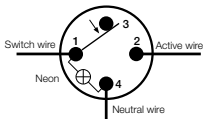

Push Button Switches

30MBP and 30MBPN

Series

30MBPN illuminated 10A and 15A bell press mechanisms

- Neon permanently ON.
- LOAD permanently ON, momentarily OFF.

- Neon permanently ON.
- LOAD permanently OFF, momentarily ON.

- Neon permanently ON, momentarily OFF.
- LOAD permanently ON, momentarily OFF.

- Neon permanently OFF, momentarily ON.
- LOAD permanently OFF, momentarily ON.

30MBP non-illuminated 10A and 15A bell press mechanisms