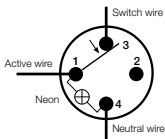

Push Button Switches

30MBP and 30MBPN

Series

30MBPN illuminated 10A and 15A bell press mechanisms

- Neon permanently ON.
- LOAD permanently ON, momentarily OFF.

- Neon permanently ON.
- LOAD permanently OFF, momentarily ON.

- Neon permanently ON, momentarily OFF.
- LOAD permanently ON, momentarily OFF.

- Neon permanently OFF, momentarily ON.
- LOAD permanently OFF, momentarily ON.

30MBP non-illuminated 10A and 15A bell press mechanisms