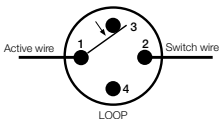

- Neon permanently ON, momentarily OFF.
- LOAD permanently ON, momentarily OFF.

- Neon permanently OFF, momentarily ON.
- LOAD permanently OFF, momentarily ON.

30MBP non-illuminated 10A and 15A bell press mechanisms

- LOAD permanently ON, momentarily OFF.
- LOAD permanently OFF, momentarily ON.

Clipsal Australia Pty Ltd

A member of Schneider Electric

clipsal.com

Contact us: clipsal.com/feedback

National Customer Care Enquiries: