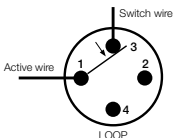

30MBP non-illuminated 10A and 15A bell press mechanisms

- LOAD permanently ON, momentarily OFF.
- LOAD permanently OFF, momentarily ON.

Clipsal Australia Pty Ltd

A member of Schneider Electric

clipsal.com

Contact us: clipsal.com/feedback

National Customer Care Enquiries:

Tel 1300 2025 25 Fax 1300 2025 56

Clipsal Australia Pty Ltd reserves the right to change specifications, modify designs and discontinue items without incurring obligation and whilst every effort is made to ensure that descriptions, specifications and other information in this catalogue are correct, no warranty is given in respect thereof and the company shall not be liable for any error therein.

© Clipsal Australia Pty Ltd. The identified trademarks and copyrights are the property of Clipsal Australia Pty Ltd unless otherwise noted.