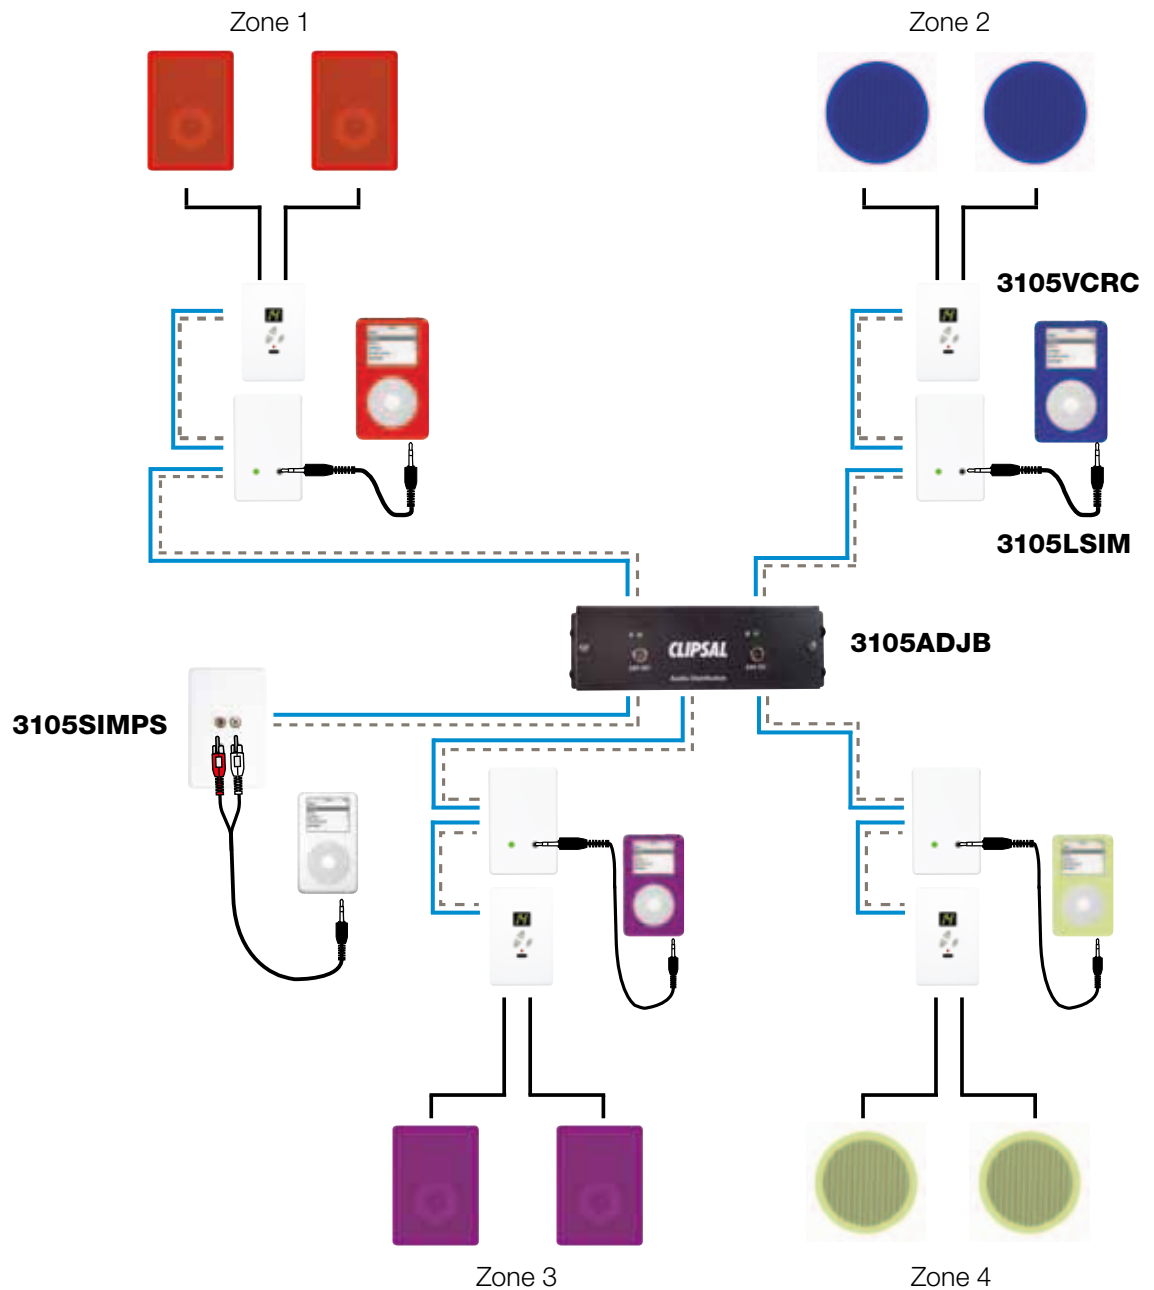

## Rear view

Stereo Input Module  
**3105SIMPS**

Local Input Module  
**3105LSIM**

Volume Control  
**3105VCRC**

## Four Zones 'Loop Wired' with Local Inputs

- All four zones can be 'loop wired' with a local stereo input module at each zone.
- Each zone can be operated with ON/OFF and volume settings.
- All zones can listen to the main music source or each zone can alternatively listen to their local music source.
- **If your customers wish to expand their system to more than 4 zones, you must re-cable the zones for a 'star wiring' method.**

## Four Zones 'Star Wired' with 3105ADJB, with Local Inputs

- Up to seven zones can be 'star wired' with a local stereo input module at each zone from the audio distribution junction box.
- Each zone can be operated independently for ON/OFF and volume settings.
- All seven zones can listen to the main music source or each zone can listen alternatively to their own local music source.