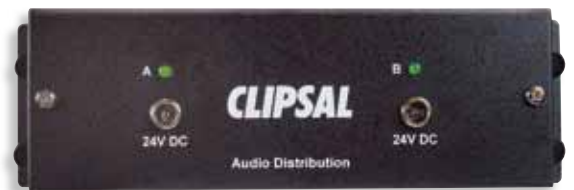

Audio Distribution Junction Box
3105ADJB