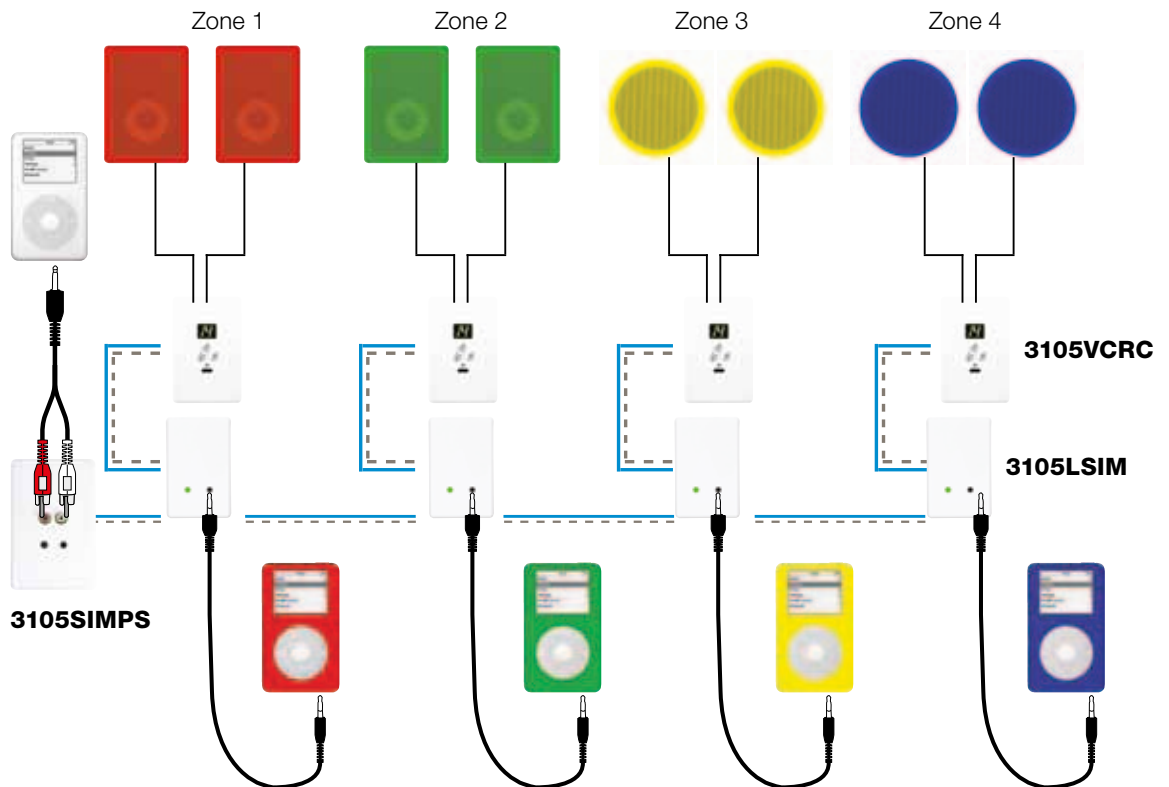

## With Local Input

Figure 8 Cable  
Category 5e Cable

Stereo Input Module  
**3105SIMPS**

Local Input Module  
**3105LSIM**

Speaker Cable

Volume Control  
**3105VCRC**

Speakers

## Rear view

Stereo Input Module  
**3105SIMPS**

Local Input Module  
**3105LSIM**

Volume Control  
**3105VCRC**

## Four Zones 'Loop Wired' with Local Inputs

- All four zones can be 'loop wired' with a local stereo input module at each zone.
- Each zone can be operated with ON/OFF and volume settings.
- All zones can listen to the main music source or each zone can alternatively listen to their local music source.
- **If your customers wish to expand their system to more than 4 zones, you must re-cable the zones for a 'star wiring' method.**

## Four Zones 'Star Wired' with 3105ADJB, with Local Inputs

- Up to seven zones can be 'star wired' with a local stereo input module at each zone from the audio distribution junction box.
- Each zone can be operated independently for ON/OFF and volume settings.
- All seven zones can listen to the main music source or each zone can listen alternatively to their own local music source.