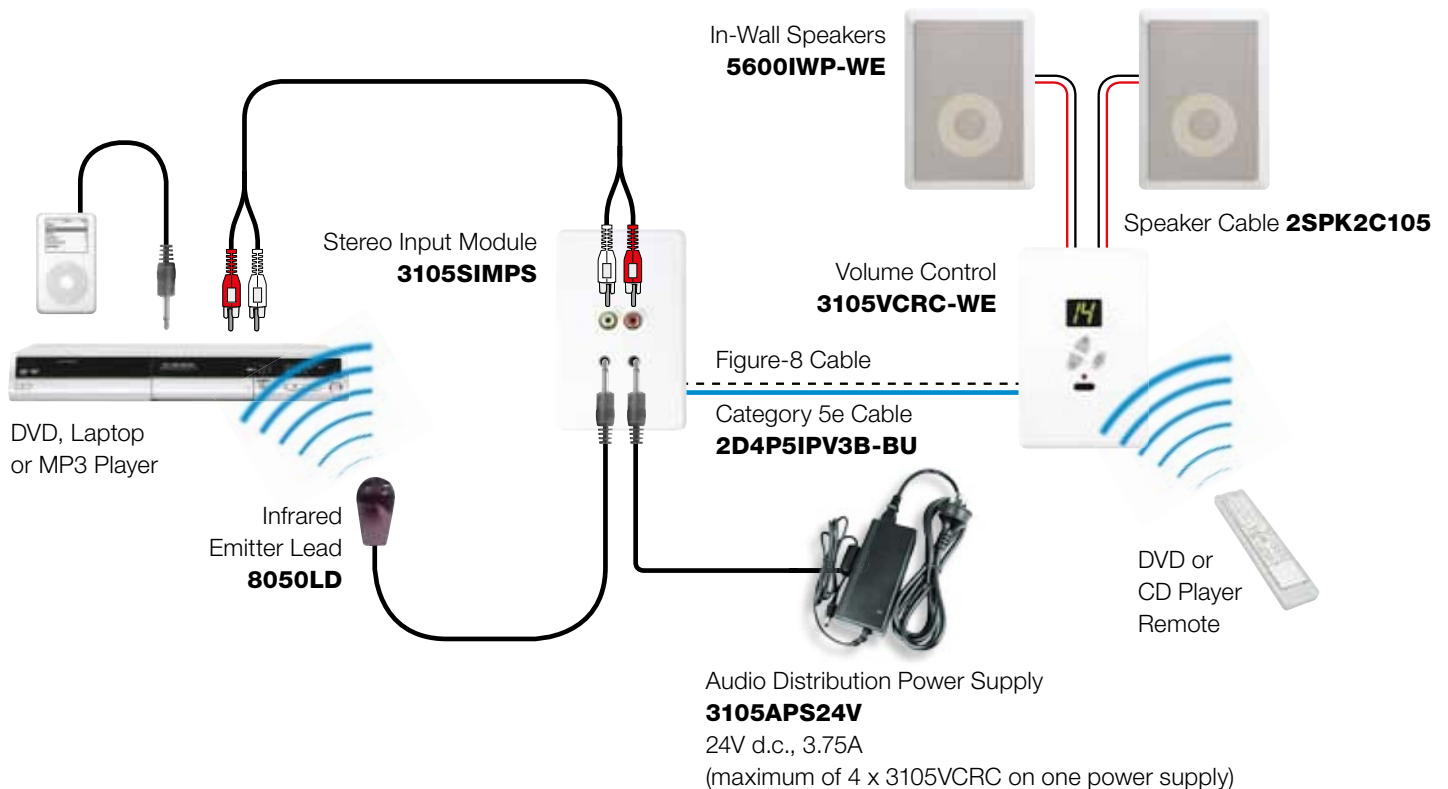

Audio Distribution Power Supply
3105APS24V
24V d.c., 3.75A
(maximum of 4 x 3105VCRC on one power supply)