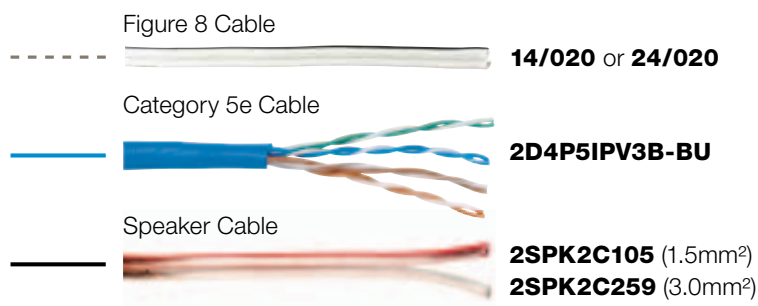

## Rear view

Stereo Input Module  
**3105SIMPS**

Local Input Module  
**3105LSIM**

Volume Control  
**3105VCRC**

## Four Zones 'Loop Wired' with Local Inputs

- All four zones can be 'loop wired' with a local stereo input module at each zone.
- Each zone can be operated with ON/OFF and volume settings.
- All zones can listen to the main music source or each zone can alternatively listen to their local music source.
- **If your customers wish to expand their system to more than 4 zones, you must re-cable the zones for a 'star wiring' method.**