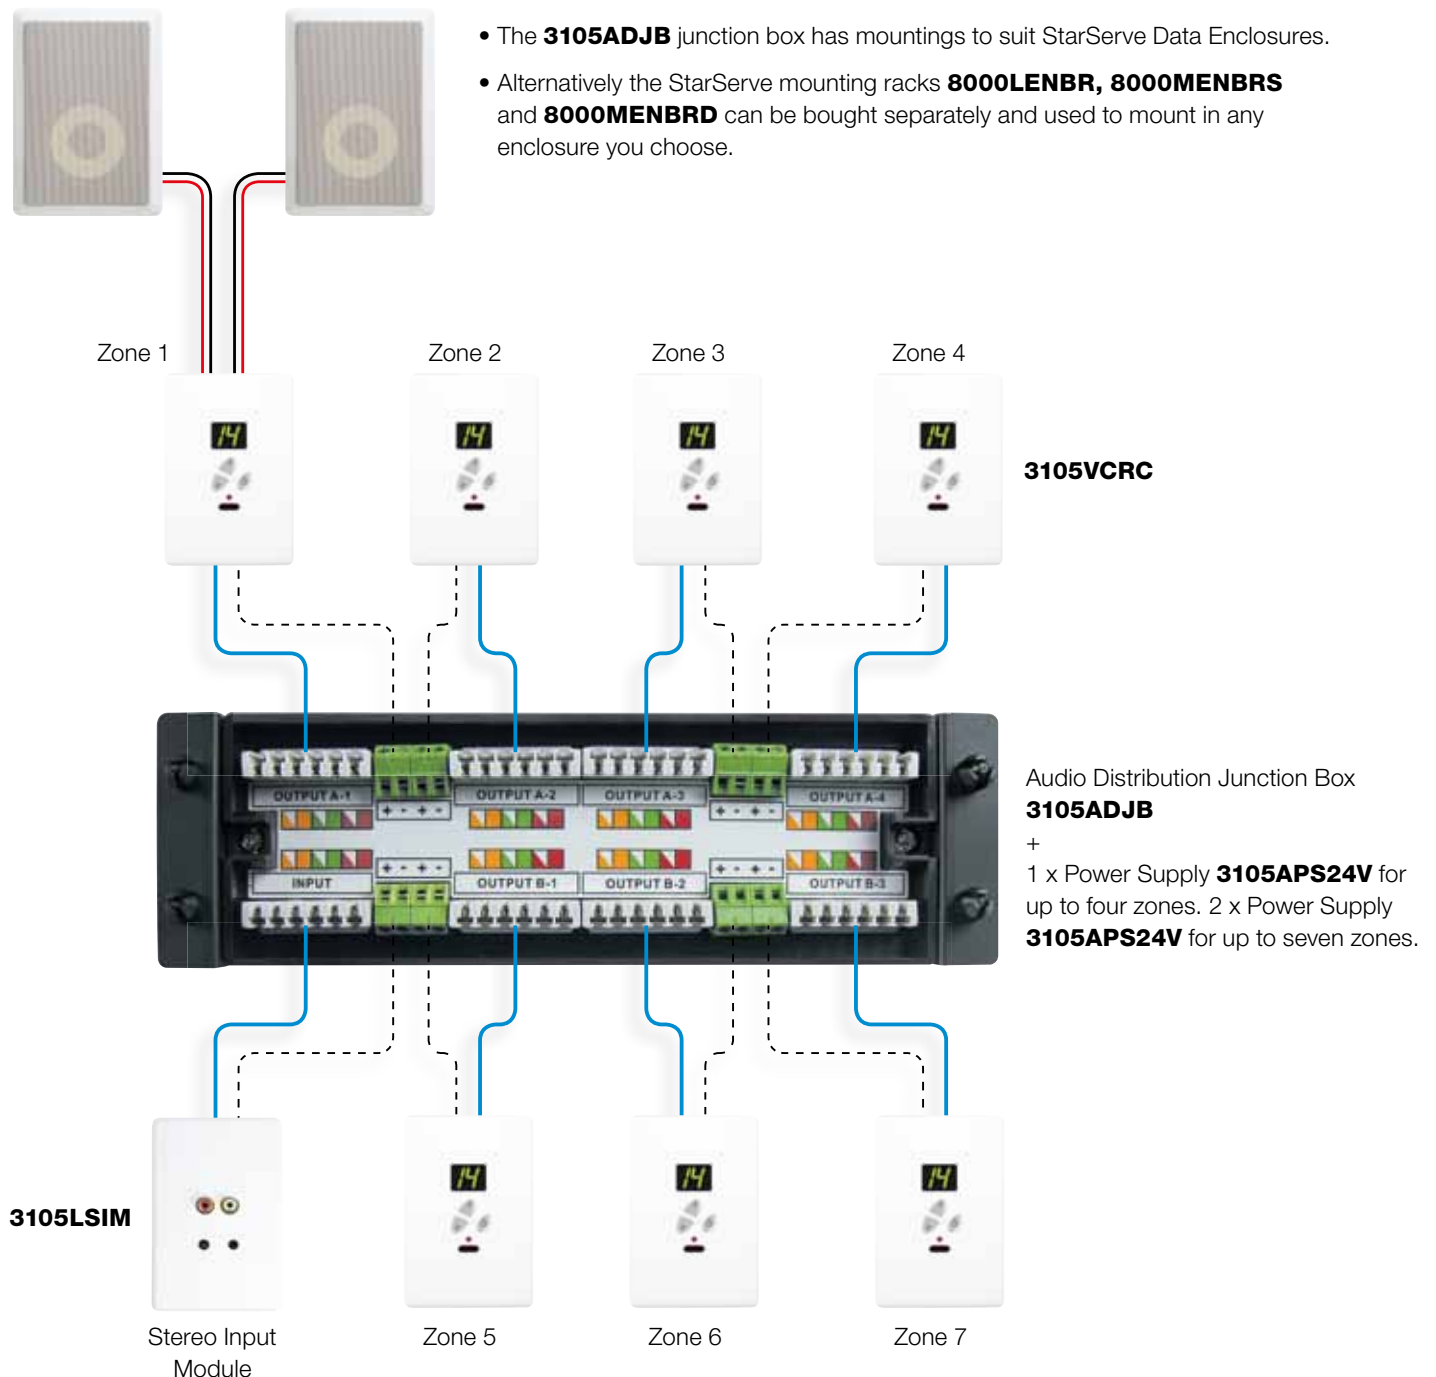

### Volume Control with Remote Control

- The volume control is an 8-watt amplifier that controls music for one zone.
- Only one pair of speakers can be connected to a volume control known as a zone.
- The same functions can be controlled via the remote control that is included with each volume control wall plate. Functions include on/off, volume up and volume down.

## Basic 'Star Wired' Cabling Method

- Figure 8 Cable
- Category 5e Cable
- ==== Speaker Cables 1 pair (Left), 1 pair (Right)